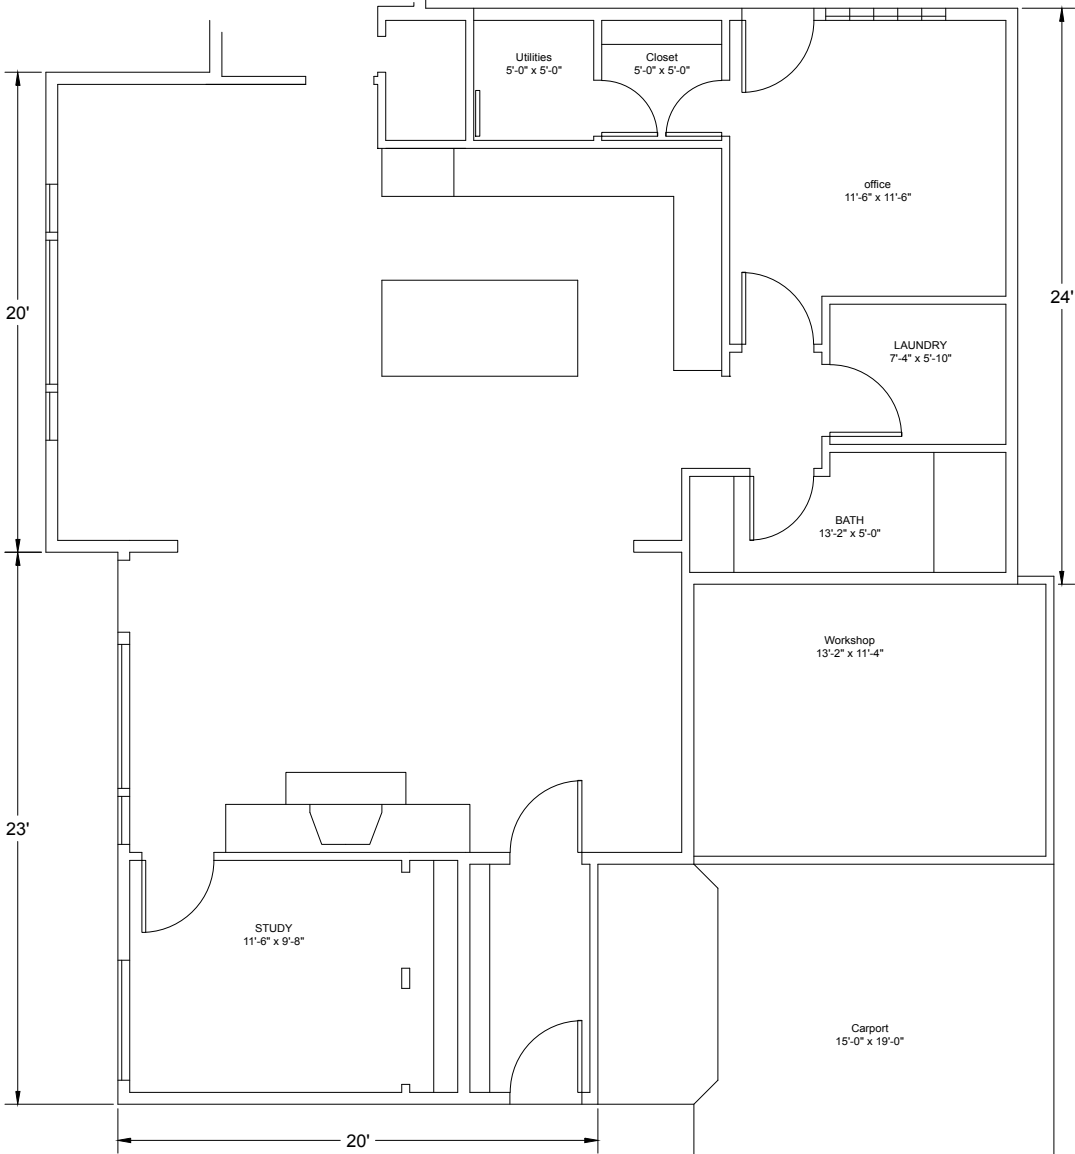

Existing Garage 21' x 21'

HEATED AREA = 1334 SF