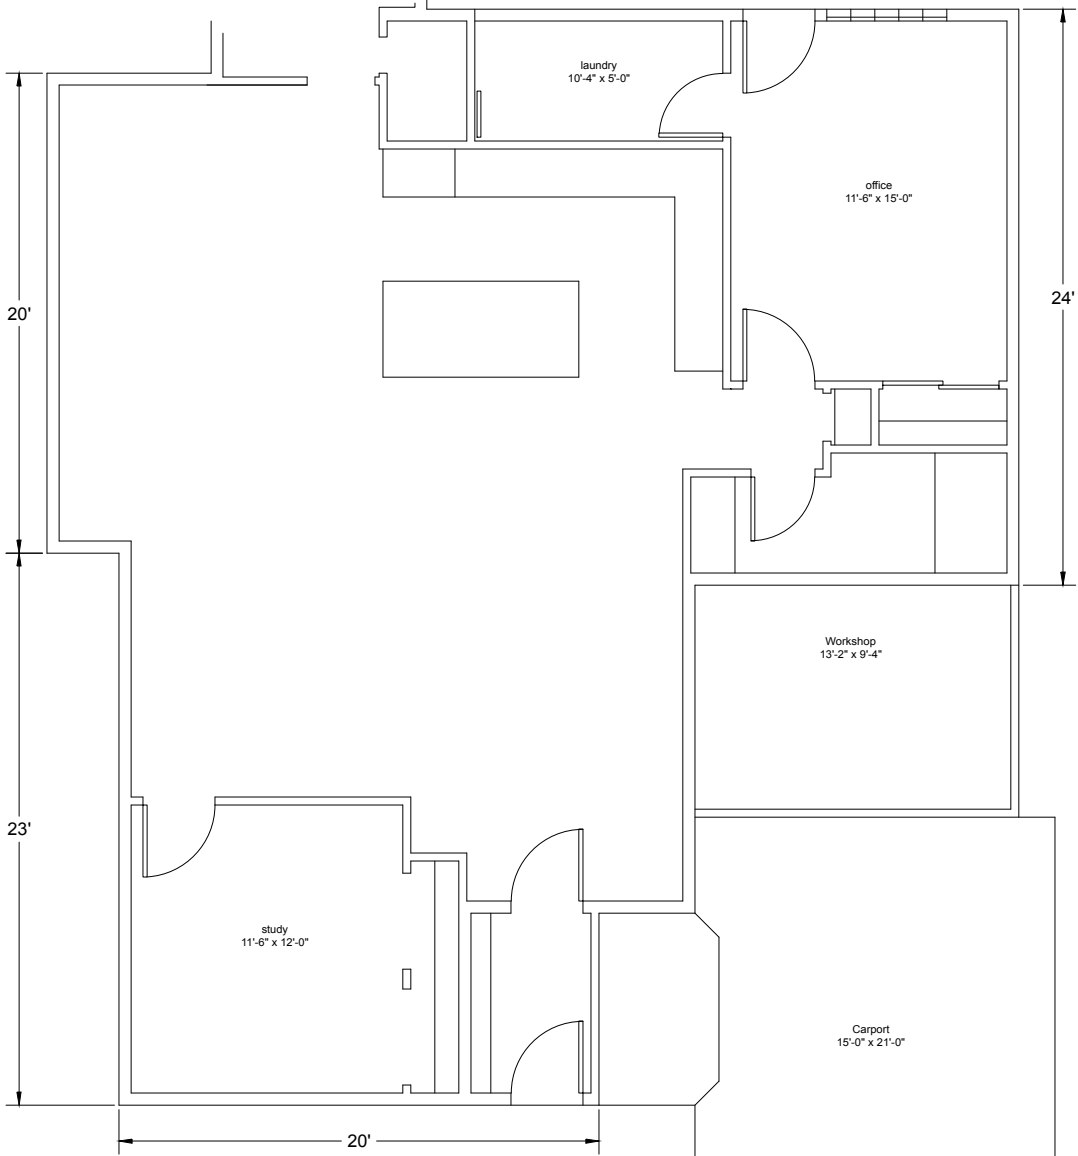

HEATED AREA = 1353 SF