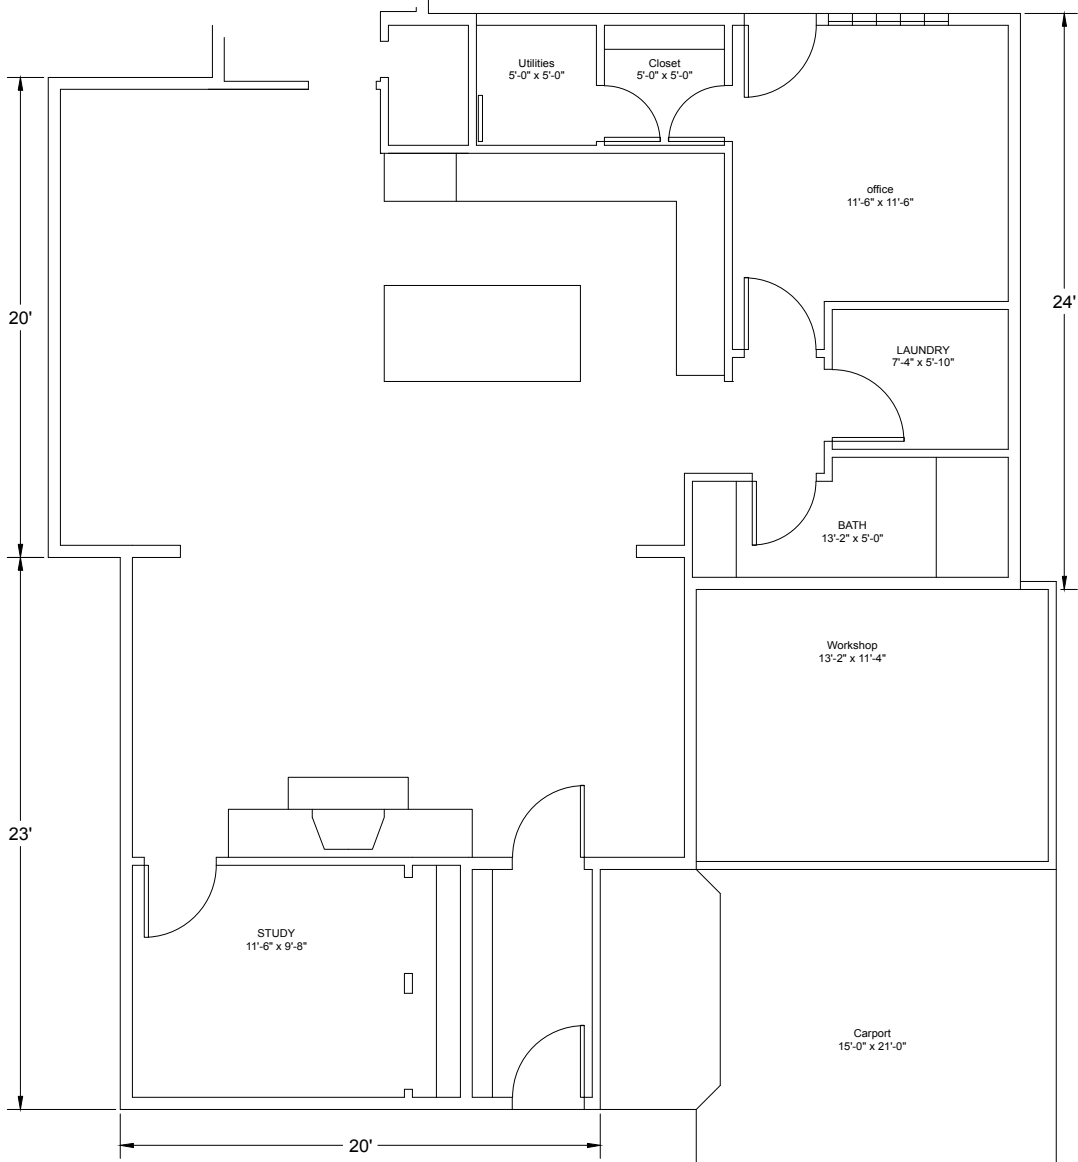

Existing Garage 21' x 21'

HEATED AREA = 1353 SF